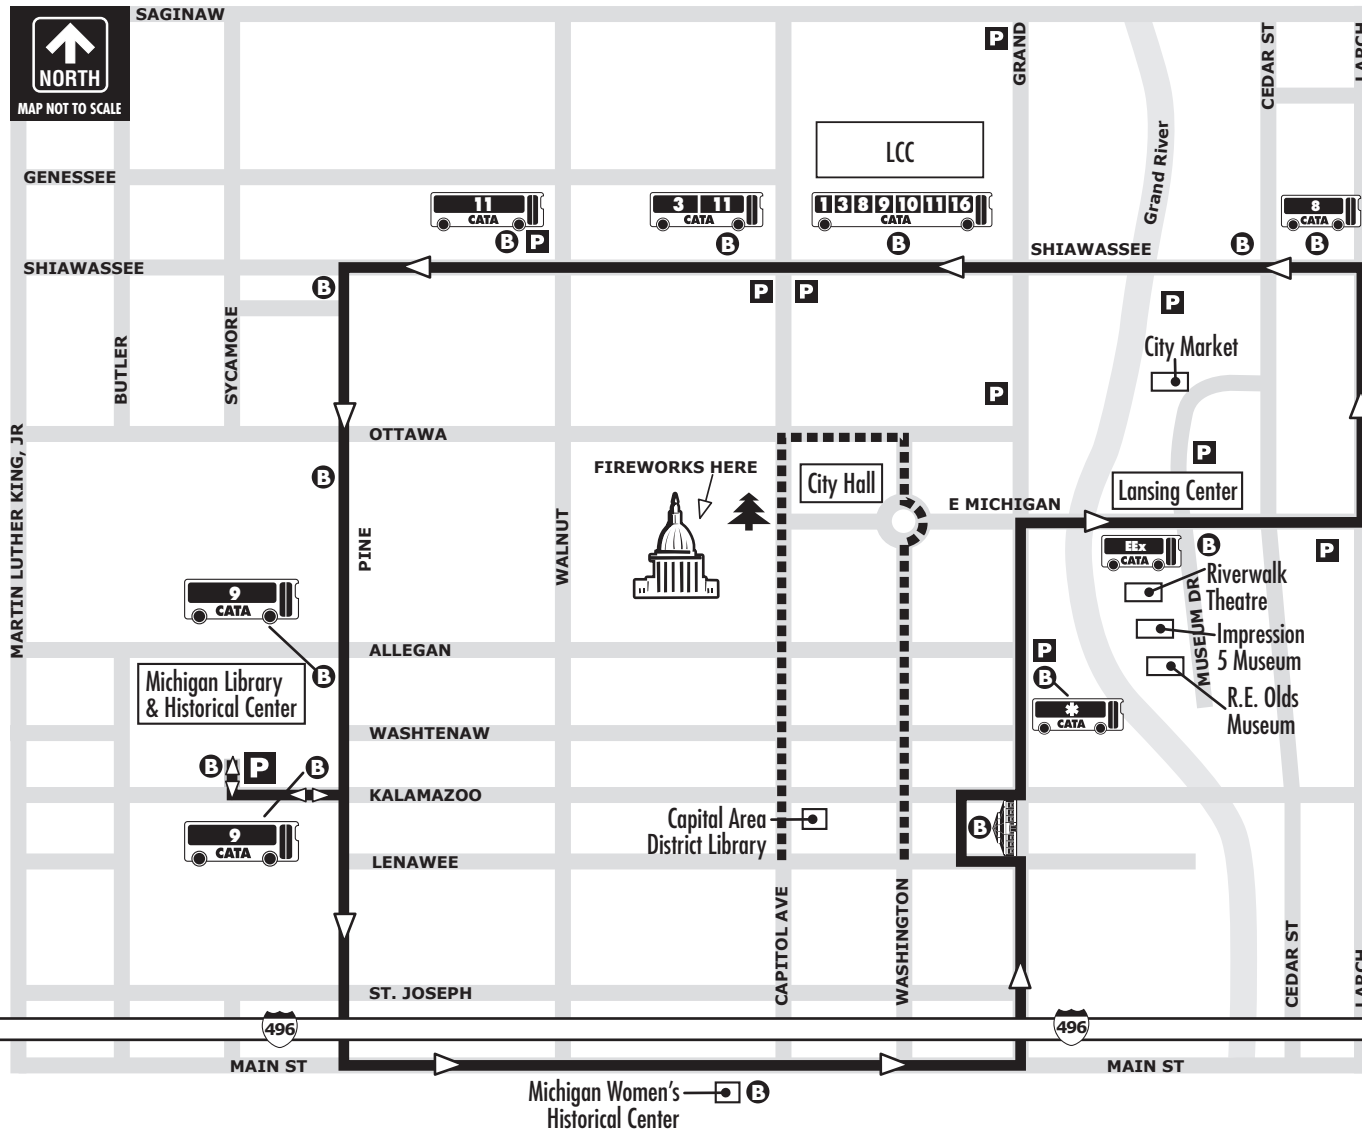

SILVER BELLS ROUTE MAP

November 18, 2011

KEY

- CATA Silver Bells Route
5:00 PM to 10:00 PM
- Silver Bells Parade Route
- Transfer points to other routes
- Transfer to Routes
1, 3, 8, 9, 10, 11, 12, 13, 14, 16
- CATA bus stop
- State Capitol
- Holiday Tree
- Parking
- CATA Transportation Center (CTC)
Transfer point for Routes 1, 2, 3, 5,
7, 8, 9, 10, 11, 12, 13, 14, 15, 16.

Transfers to other buses may be made at boarding centers or bus stops along the route. CATA fixed-route transfers are free. Just ask the driver for a transfer ticket when you board your first bus.